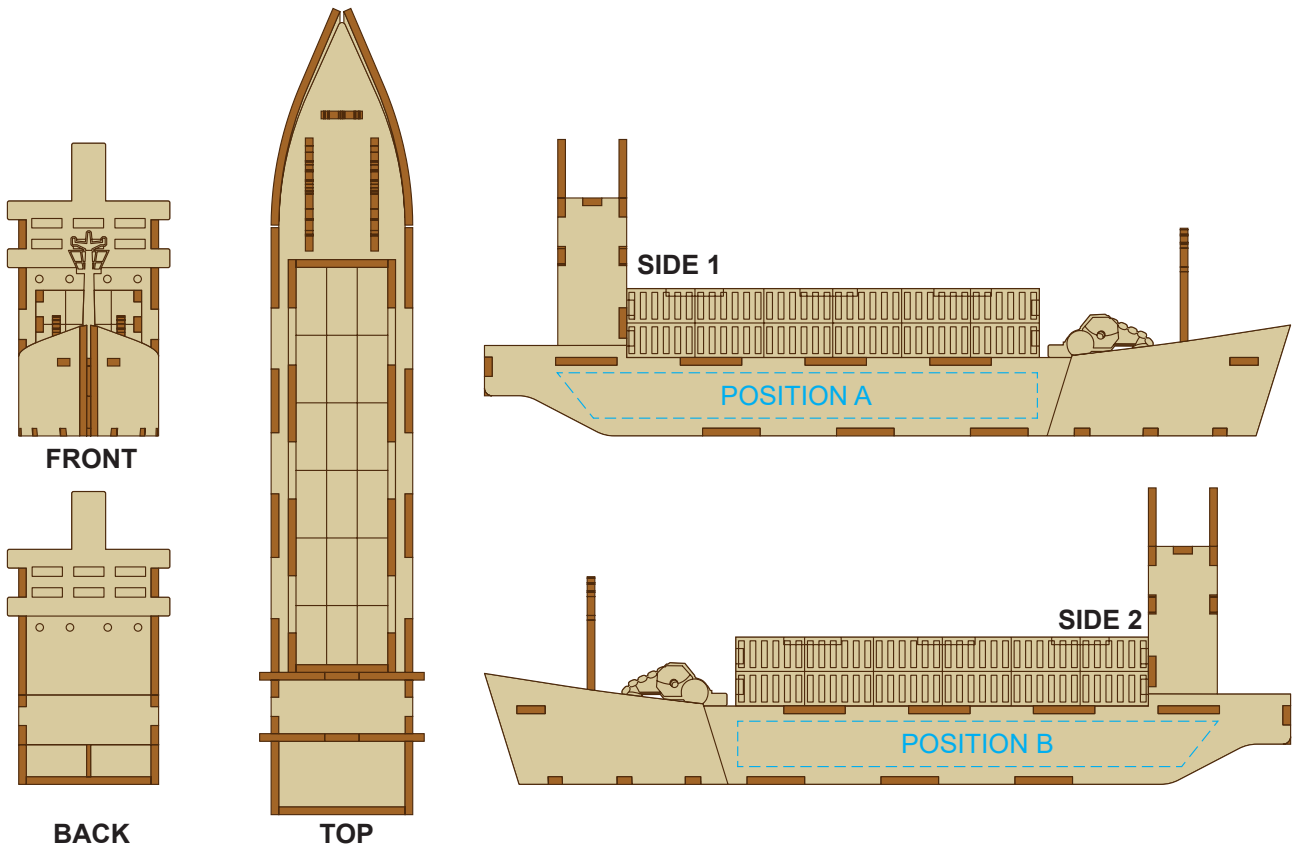

Blue Line = Safe area for Arwork

Customisable Colour Groups

100% of Actual Artwork Print Area

**BRANDING SPECIFICATION - Cargo Ship Wooden Model - 124038**

Each colour group can be customised to any single colour. Please provide CMYK / PMS values (close matched) for each colour group or specify if solid colour fill is not required. The product is provided flat packed in a cardboard sleeve with assembly instructions.

50% of Actual Size  
Screen Print (One Colour)

Up to a 2mm tolerance is expected for alignment of the printed artwork against the engraved lines. Slight inconsistencies are to be considered acceptable if the artwork is printed over an engraved line.

Blue Line = Safe area for Arwork

100% of Actual Artwork Print Area