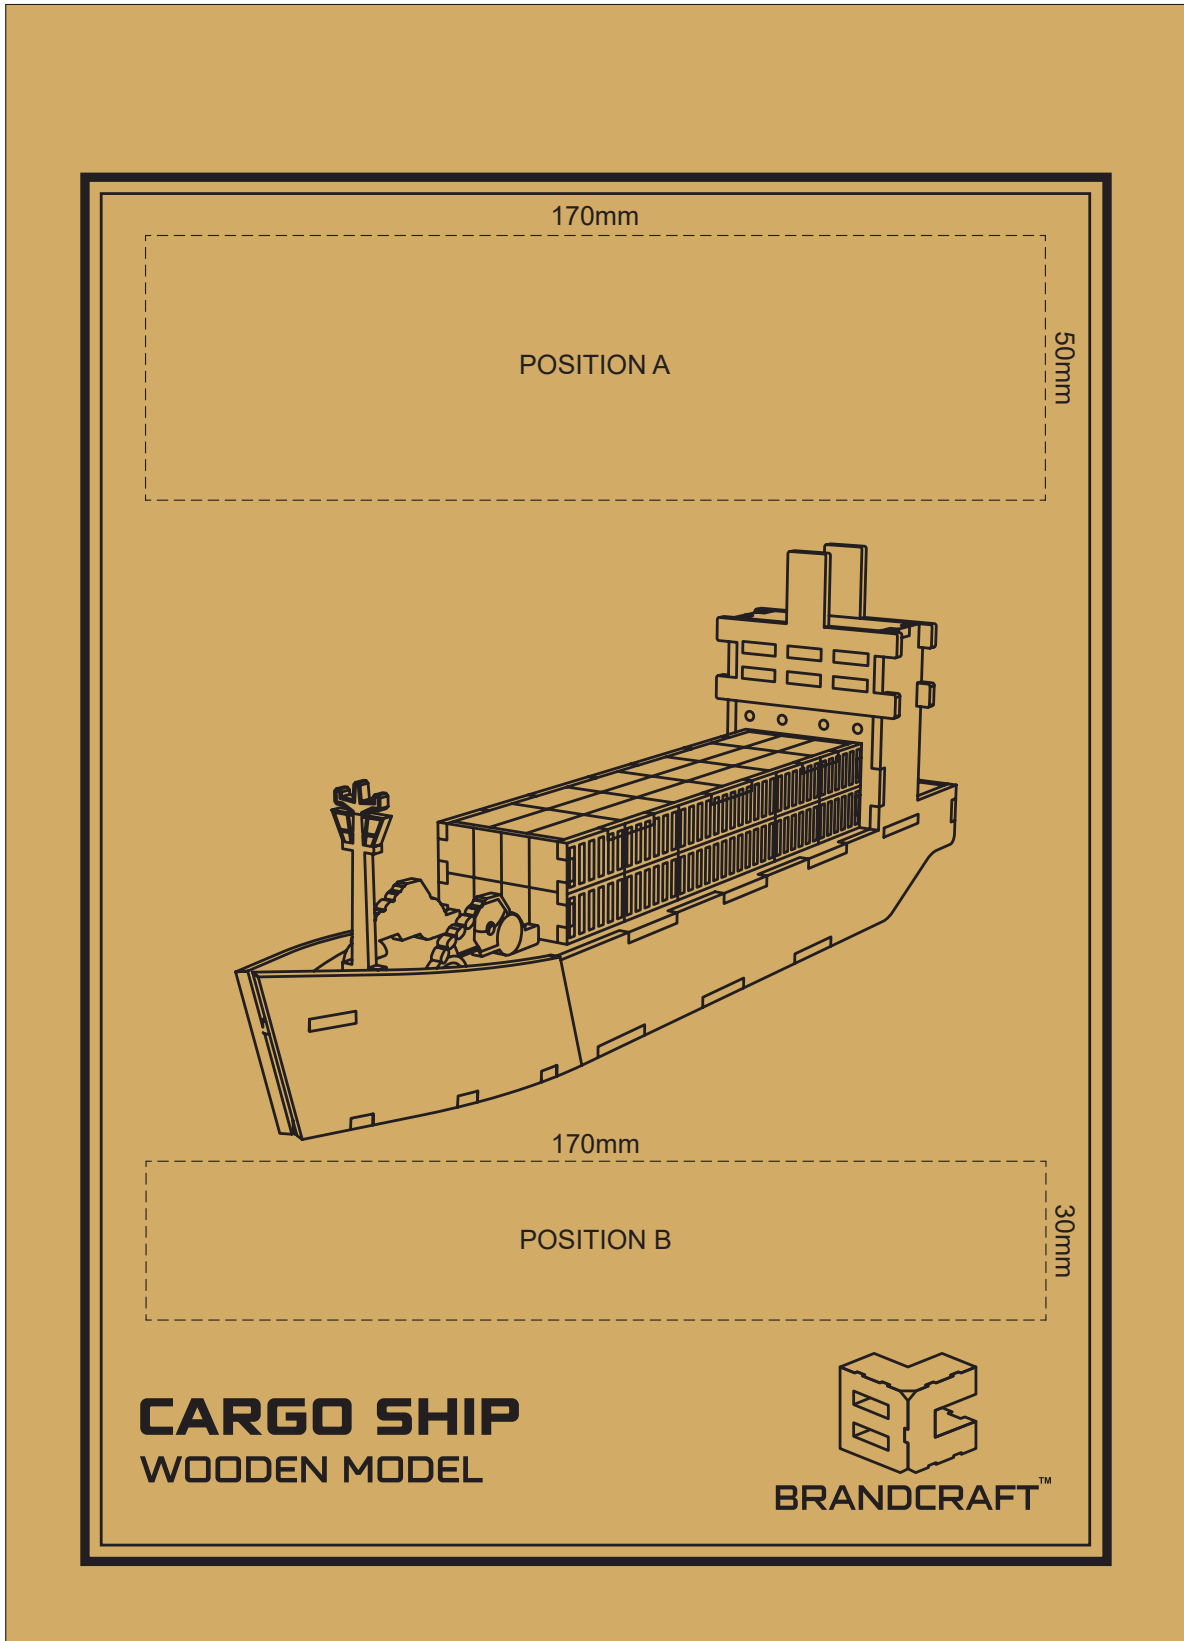

70% of Actual Size
Digital Packaging Print

Artwork will be printed directly onto the product via CMYK printing (no white)
Colours will not be vibrant due to white ink not being available for this process.