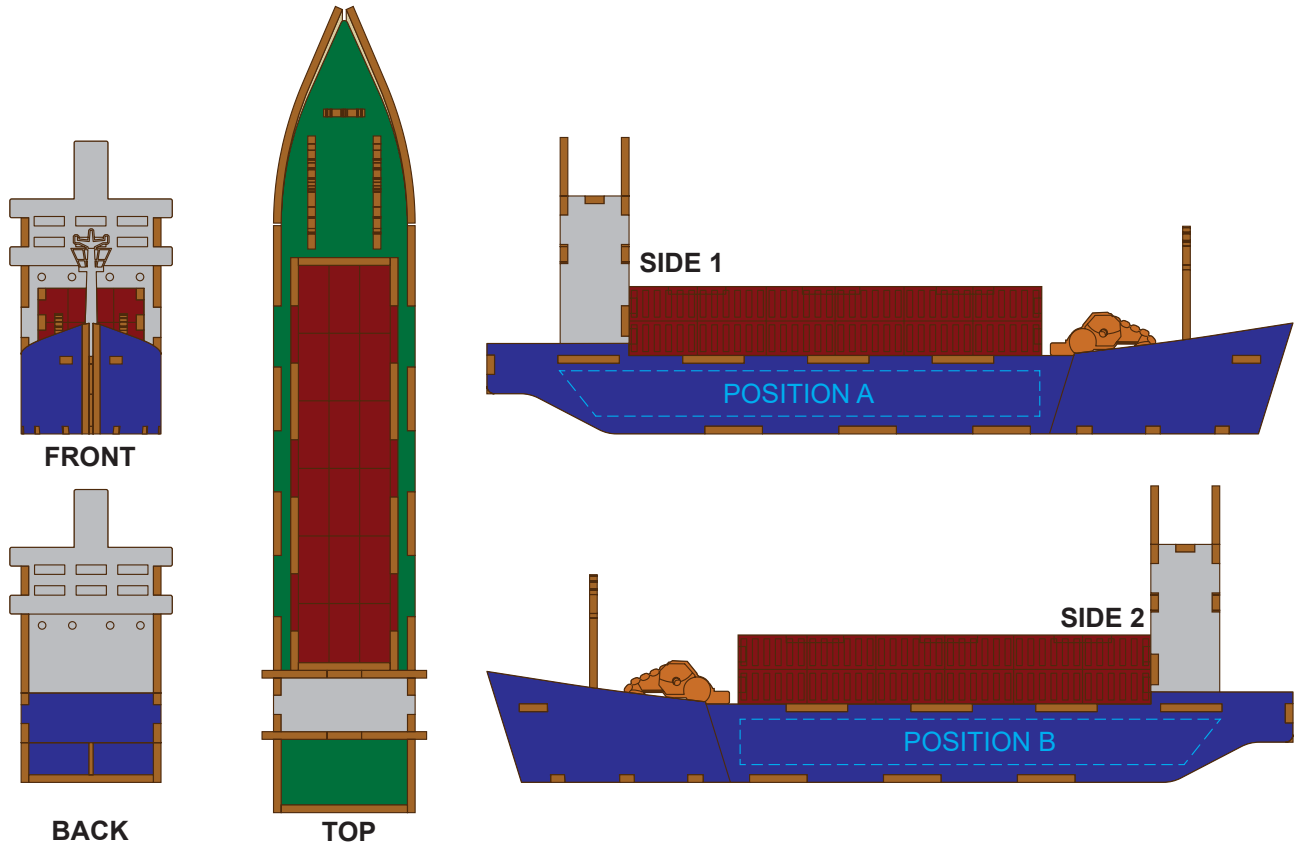

50% of Actual Size  
Direct Digital

Up to a 2mm tolerance is expected for alignment of the printed artwork against the engraved lines. Slight inconsistencies are to be considered acceptable if the artwork is printed over an engraved line.

Blue Line = Safe area for Arwork

Customisable Colour Groups

100% of Actual Artwork Print Area

**BRANDING SPECIFICATION - Cargo Ship Wooden Model - 124038**

Each colour group can be customised to any single colour. Please provide CMYK / PMS values (close matched) for each colour group or specify if solid colour fill is not required. The product is provided flat packed in a cardboard sleeve with assembly instructions.