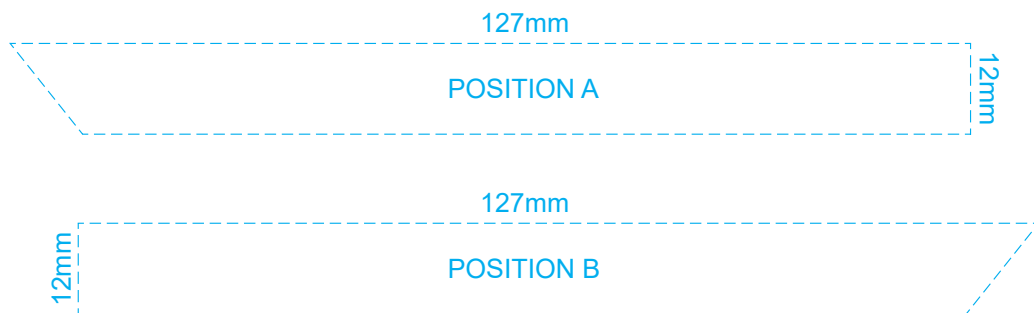

50% of Actual Size  
Direct Digital

Up to a 2mm tolerance is expected for alignment of the printed artwork against the engraved lines. Slight inconsistencies are to be considered acceptable if the artwork is printed over an engraved line.

Blue Line = Safe area for Arwork

Customisable Colour Groups

100% of Actual Artwork Print Area

**BRANDING SPECIFICATION - Cargo Ship Wooden Model - 124038**

Each colour group can be customised to any single colour. Please provide CMYK / PMS values (close matched) for each colour group or specify if solid colour fill is not required. The product is provided flat packed in a cardboard sleeve with assembly instructions.

50% of Actual Size  
Screen Print (One Colour)

Up to a 2mm tolerance is expected for alignment of the printed artwork against the engraved lines. Slight inconsistencies are to be considered acceptable if the artwork is printed over an engraved line.

Blue Line = Safe area for Arwork

100% of Actual Artwork Print Area