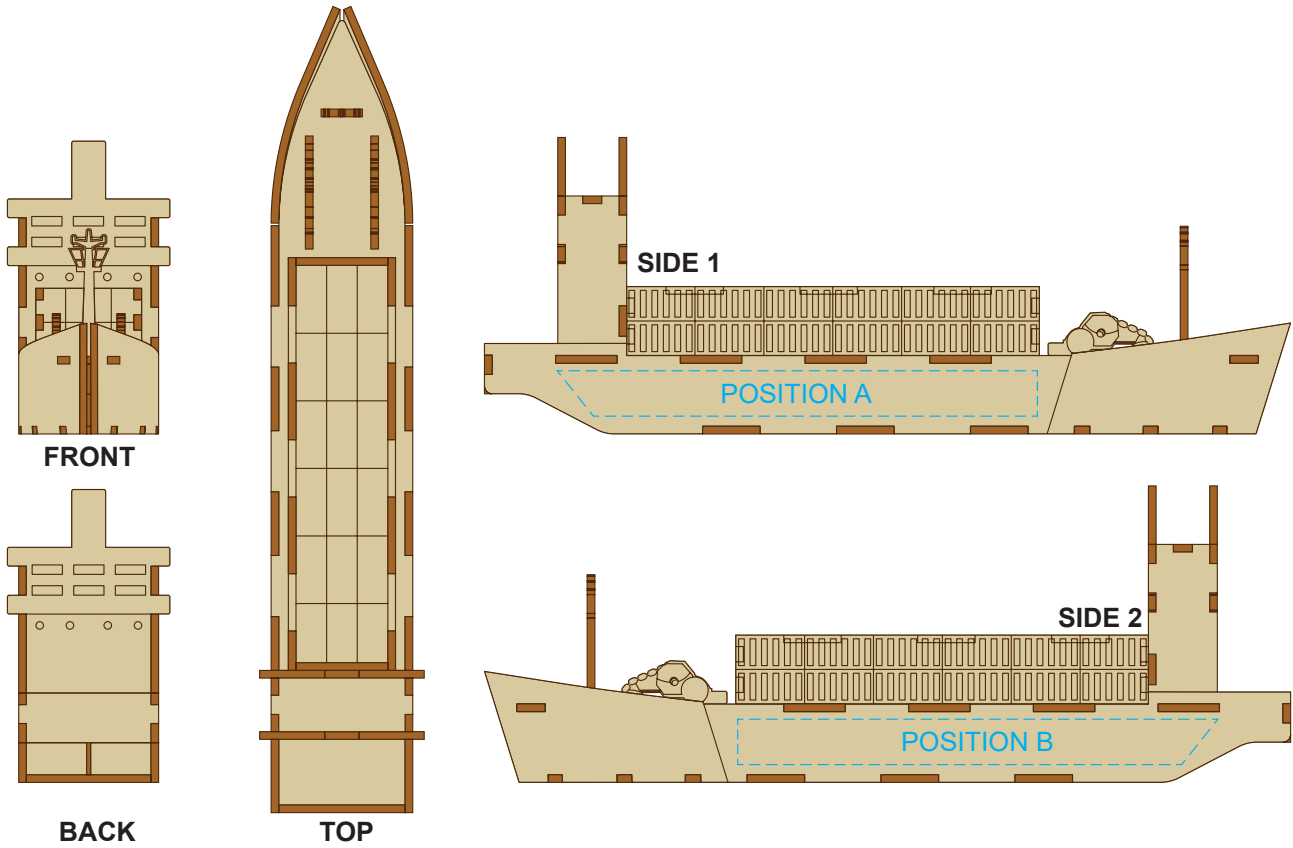

50% of Actual Size
Laser Engraving

This product is a natural material, please allow for variances in grain pattern and engraving colour. Up to a 2mm tolerance is expected for alignment of the printed artwork against the engraved lines. Slight inconsistencies are to be considered acceptable if the artwork is printed over an engraved line.

Blue Line = Safe area for Artwork

Laser engraves to a natural etch

100% of Actual Artwork Print Area