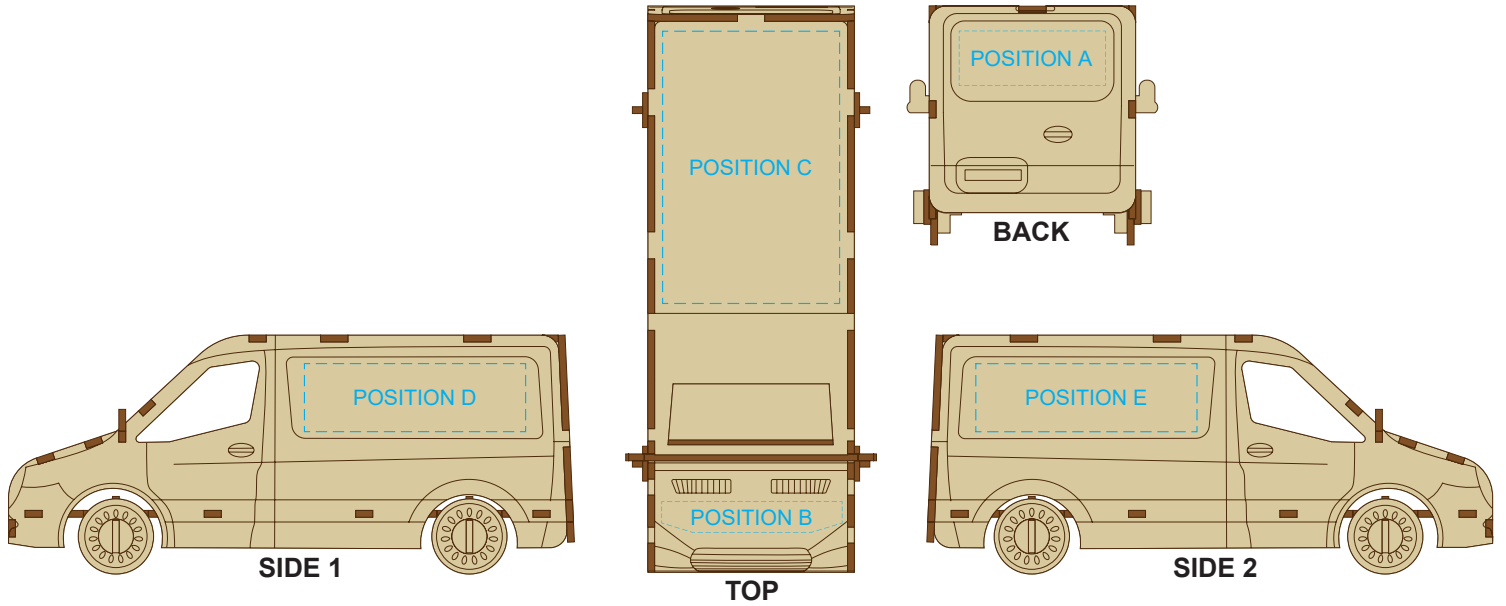

45% of Actual Size
Laser Engraving

This product is a natural material, please allow for variances in grain pattern and engraving colour.
Up to a 2mm tolerance is expected for alignment of the printed artwork against the engraved lines.
Slight inconsistencies are to be considered acceptable if the artwork is printed over an engraved line.

Blue Line = Safe area for Arwork

Laser engraves to a natural etch

100% of Actual Artwork Print Area