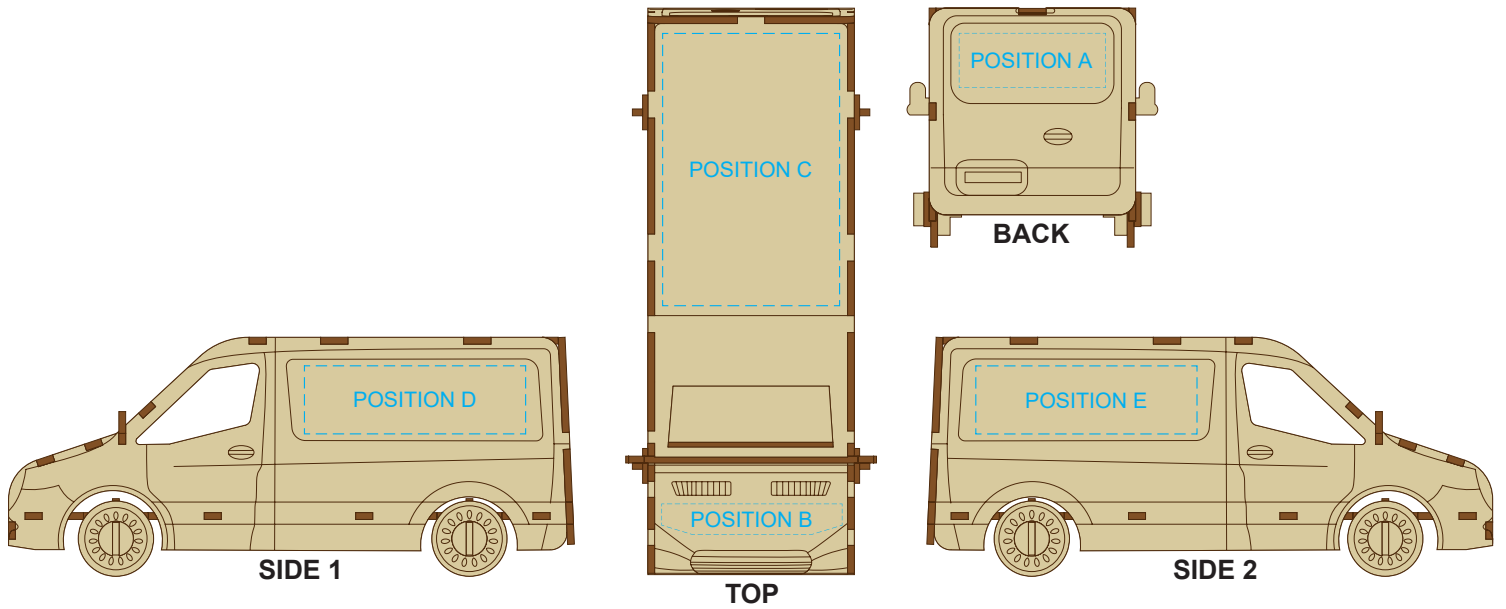

45% of Actual Size
Direct Digital

Up to a 2mm tolerance is expected for alignment of the printed artwork against the engraved lines. Slight inconsistencies are to be considered acceptable if the artwork is printed over an engraved line.

Blue Line = Safe area for Arwork

100% of Actual Artwork Print Area

Customisable Colour Groups

BRANDING SPECIFICATION - Van Wooden Model - 124031

Each colour group can be customised to any single colour. Please provide CMYK / PMS values (close matched) for each colour group or specify if solid colour fill is not required. The product is provided flat packed in a cardboard sleeve with assembly instructions.

45% of Actual Size
Screen Print (One Colour)

Up to a 2mm tolerance is expected for alignment of the printed artwork against the engraved lines.
Slight inconsistencies are to be considered acceptable if the artwork is printed over an engraved line.