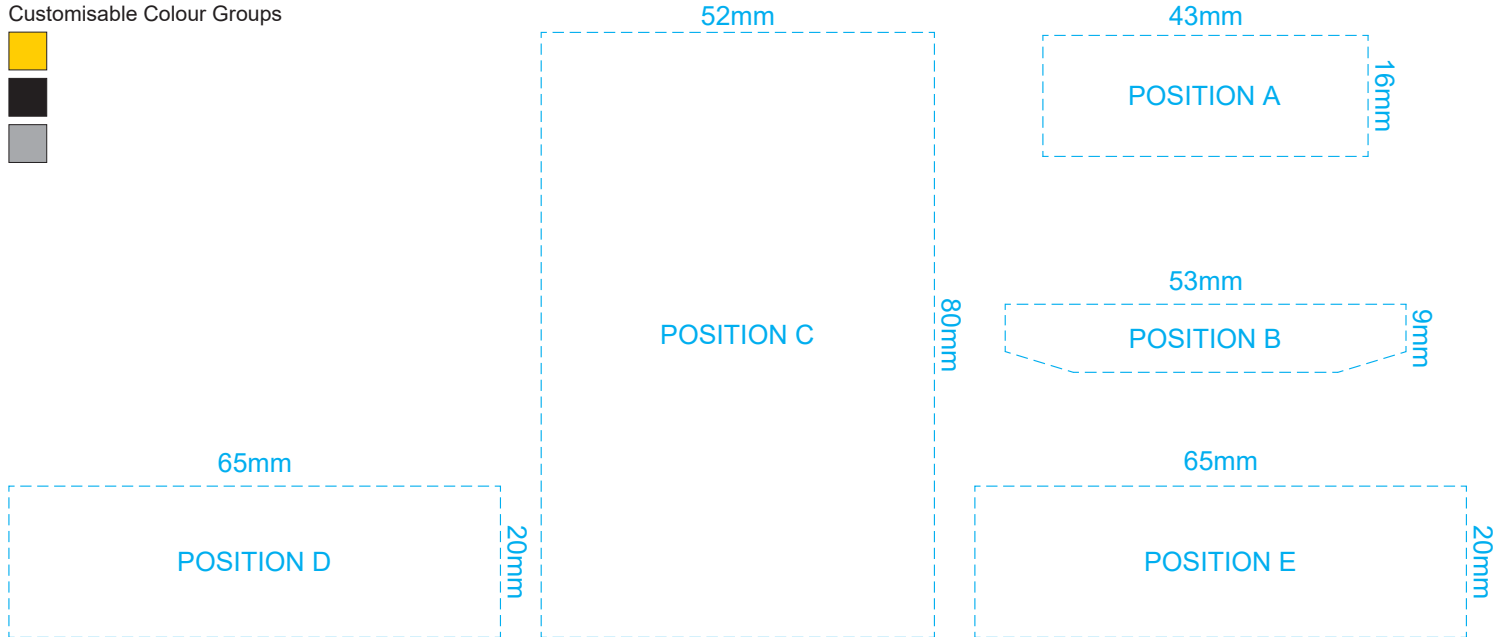

45% of Actual Size
Direct Digital

Up to a 2mm tolerance is expected for alignment of the printed artwork against the engraved lines. Slight inconsistencies are to be considered acceptable if the artwork is printed over an engraved line.

Blue Line = Safe area for Arwork

100% of Actual Artwork Print Area

Customisable Colour Groups

BRANDING SPECIFICATION - Van Wooden Model - 124031

Each colour group can be customised to any single colour. Please provide CMYK / PMS values (close matched) for each colour group or specify if solid colour fill is not required. The product is provided flat packed in a cardboard sleeve with assembly instructions.

45% of Actual Size
Screen Print (One Colour)

Up to a 2mm tolerance is expected for alignment of the printed artwork against the engraved lines.
Slight inconsistencies are to be considered acceptable if the artwork is printed over an engraved line.

45% of Actual Size
Laser Engraving

This product is a natural material, please allow for variances in grain pattern and engraving colour.
Up to a 2mm tolerance is expected for alignment of the printed artwork against the engraved lines.
Slight inconsistencies are to be considered acceptable if the artwork is printed over an engraved line.