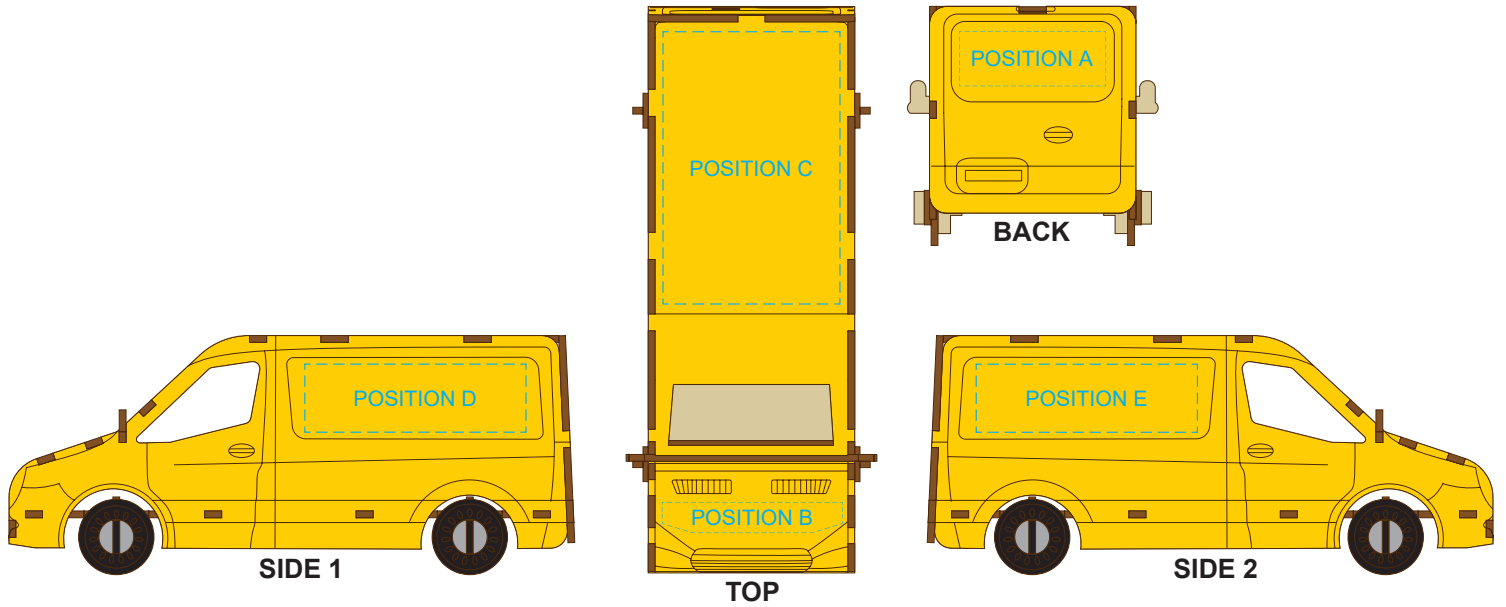

45% of Actual Size
Direct Digital

Up to a 2mm tolerance is expected for alignment of the printed artwork against the engraved lines. Slight inconsistencies are to be considered acceptable if the artwork is printed over an engraved line.

Blue Line = Safe area for Arwork

100% of Actual Artwork Print Area

Customisable Colour Groups

BRANDING SPECIFICATION - Van Wooden Model - 124031

Each colour group can be customised to any single colour. Please provide CMYK / PMS values (close matched) for each colour group or specify if solid colour fill is not required. The product is provided flat packed in a cardboard sleeve with assembly instructions.