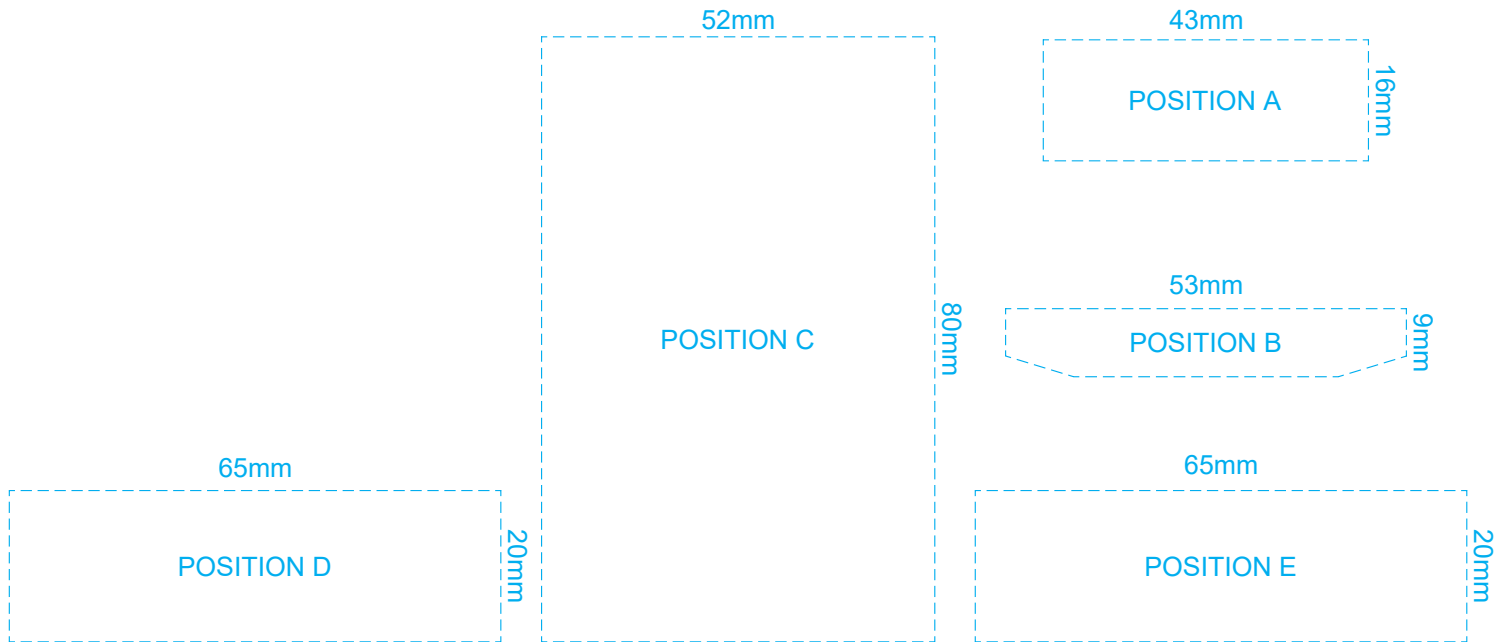

BRANDING SPECIFICATION - Van Wooden Model - 124031

This product is made from natural wood, therefore some slight colour variation are considered acceptable.
The product is provided flat packed in a cardboard sleeve with assembly instructions.