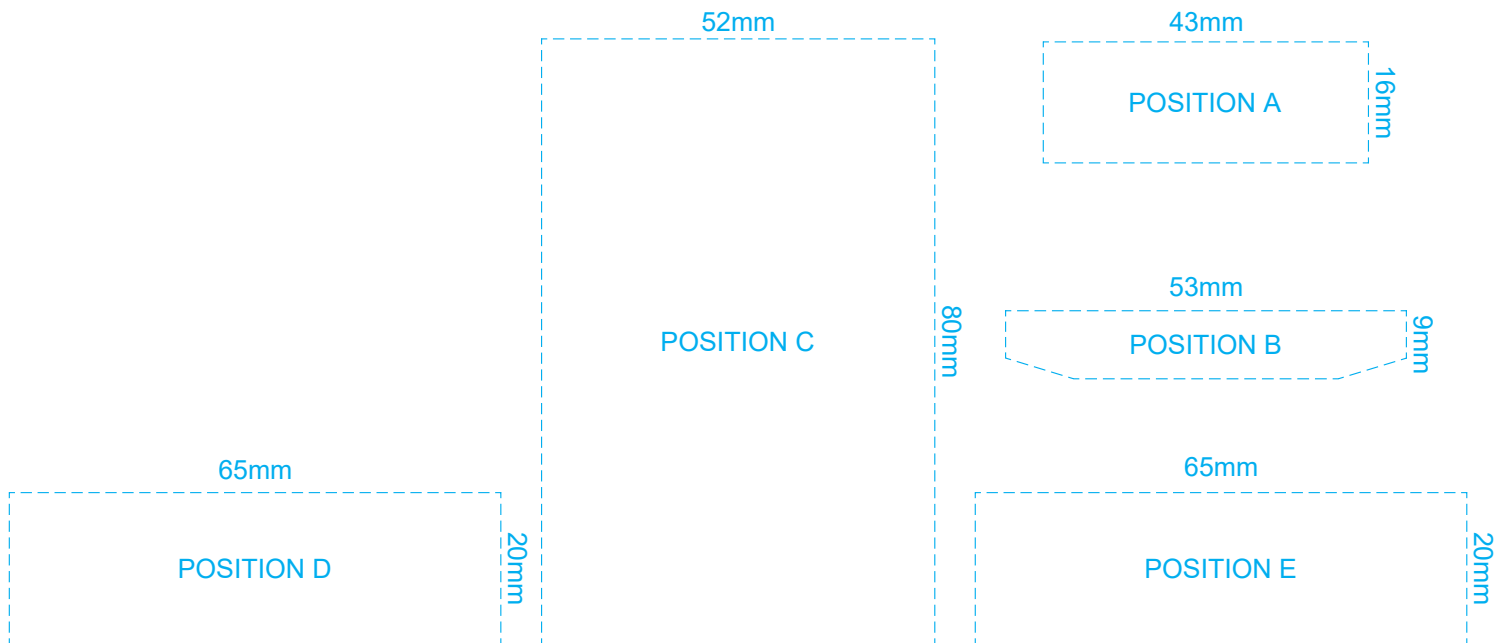

45% of Actual Size
Direct Digital

Up to a 2mm tolerance is expected for alignment of the printed artwork against the engraved lines. Slight inconsistencies are to be considered acceptable if the artwork is printed over an engraved line.

45% of Actual Size
Screen Print (One Colour)

Up to a 2mm tolerance is expected for alignment of the printed artwork against the engraved lines.
Slight inconsistencies are to be considered acceptable if the artwork is printed over an engraved line.

45% of Actual Size
Laser Engraving

This product is a natural material, please allow for variances in grain pattern and engraving colour.
Up to a 2mm tolerance is expected for alignment of the printed artwork against the engraved lines.
Slight inconsistencies are to be considered acceptable if the artwork is printed over an engraved line.

Blue Line = Safe area for Arwork

 Laser engraves to a natural etch

100% of Actual Artwork Print Area

BRANDING SPECIFICATION - Van Wooden Model - 124031

This product is made from natural wood, therefore some slight colour variation are considered acceptable.
The product is provided flat packed in a cardboard sleeve with assembly instructions.