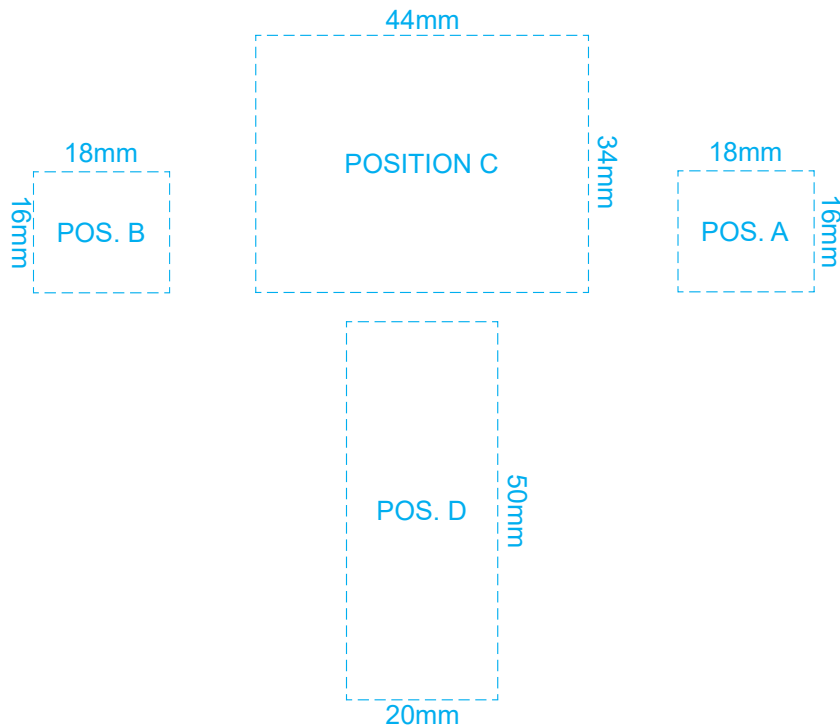

BRANDING SPECIFICATION - Tractor Wooden Model - 124026

This product is made from natural wood, therefore some slight colour variation are considered acceptable.
The product is provided flat packed in a cardboard sleeve with assembly instructions.