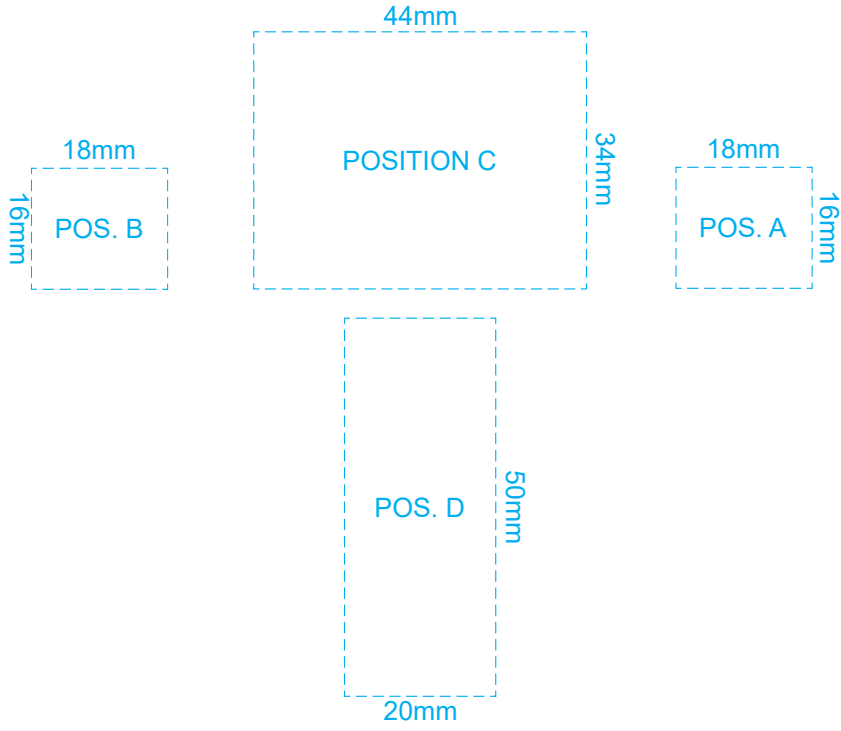

50% of Actual Size
Direct Digital

SIDE 1

TOP

SIDE 2

Up to a 2mm tolerance is expected for alignment of the printed artwork against the engraved lines. Slight inconsistencies are to be considered acceptable if the artwork is printed over an engraved line.

50% of Actual Size
Screen Print (One Colour)

SIDE 1

TOP

SIDE 2

Up to a 2mm tolerance is expected for alignment of the printed artwork against the engraved lines.
Slight inconsistencies are to be considered acceptable if the artwork is printed over an engraved line.

50% of Actual Size
Laser Engraving

SIDE 1

TOP

SIDE 2

This product is a natural material, please allow for variances in grain pattern and engraving colour.
Up to a 2mm tolerance is expected for alignment of the printed artwork against the engraved lines.
Slight inconsistencies are to be considered acceptable if the artwork is printed over an engraved line.

Blue Line = Safe area for Arwork

 Laser engraves to a natural etch

100% of Actual Artwork Print Area

BRANDING SPECIFICATION - Tractor Wooden Model - 124026

This product is made from natural wood, therefore some slight colour variation are considered acceptable.
The product is provided flat packed in a cardboard sleeve with assembly instructions.