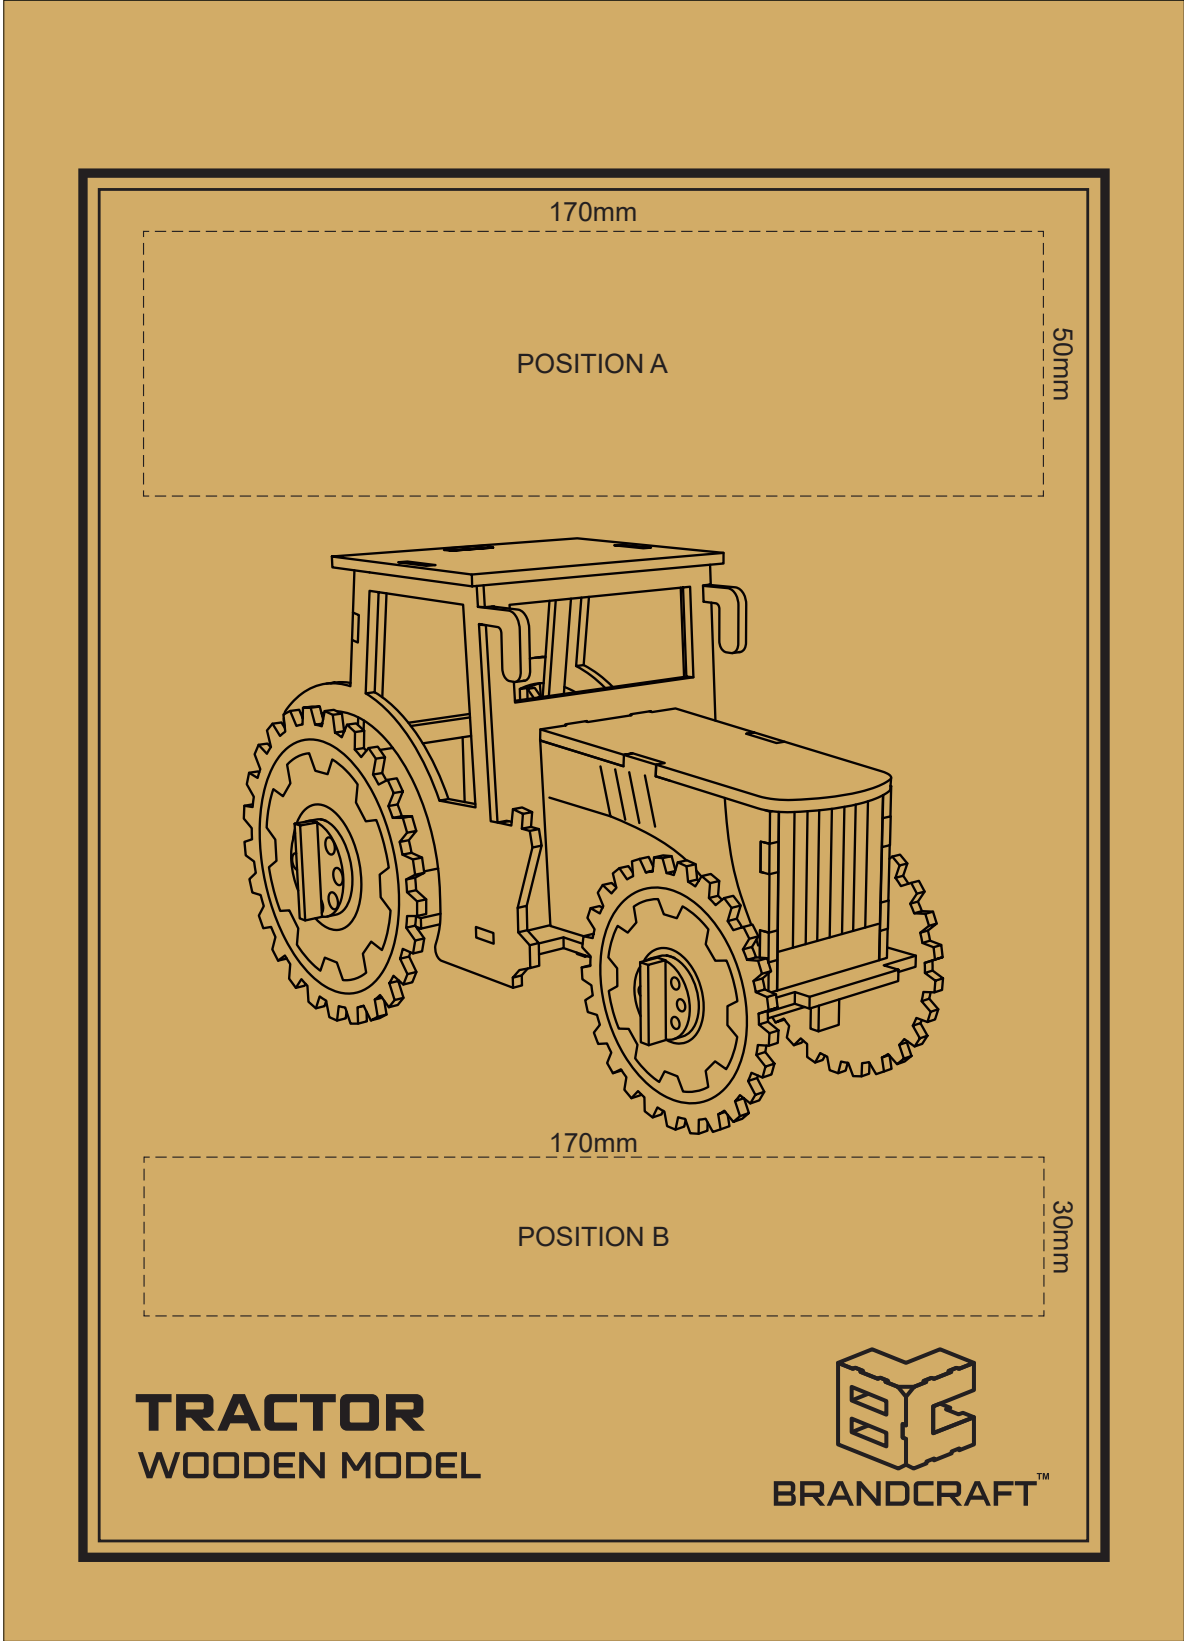

70% of Actual Size
Digital Packaging Print

Artwork will be printed directly onto the product via CMYK printing (no white)
Colours will not be vibrant due to white ink not being available for this process.