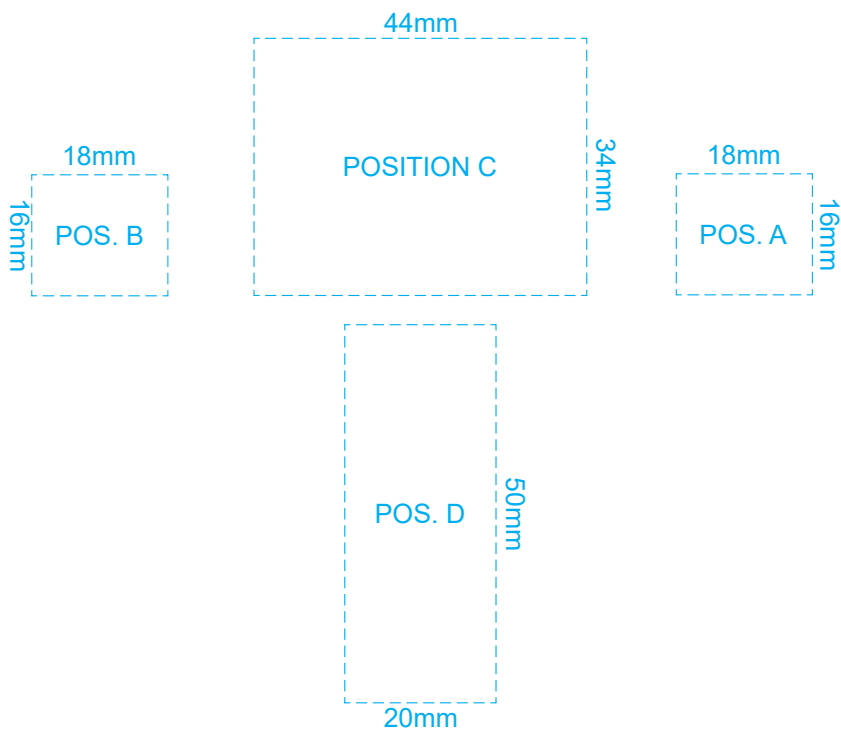

50% of Actual Size
Direct Digital

SIDE 1

TOP

SIDE 2

Up to a 2mm tolerance is expected for alignment of the printed artwork against the engraved lines. Slight inconsistencies are to be considered acceptable if the artwork is printed over an engraved line.

Blue Line = Safe area for Artwork

100% of Actual Artwork Print Area

Customisable Colour Groups

BRANDING SPECIFICATION - Tractor Wooden Model - 124026

Each colour group can be customised to any single colour. Please provide CMYK / PMS values (close matched) for each colour group or specify if solid colour fill is not required. The product is provided flat packed in a cardboard sleeve with assembly instructions.

50% of Actual Size
Screen Print (One Colour)

SIDE 1

TOP

SIDE 2

Up to a 2mm tolerance is expected for alignment of the printed artwork against the engraved lines.
Slight inconsistencies are to be considered acceptable if the artwork is printed over an engraved line.

50% of Actual Size
Laser Engraving

SIDE 1

TOP

SIDE 2

This product is a natural material, please allow for variances in grain pattern and engraving colour.
Up to a 2mm tolerance is expected for alignment of the printed artwork against the engraved lines.
Slight inconsistencies are to be considered acceptable if the artwork is printed over an engraved line.