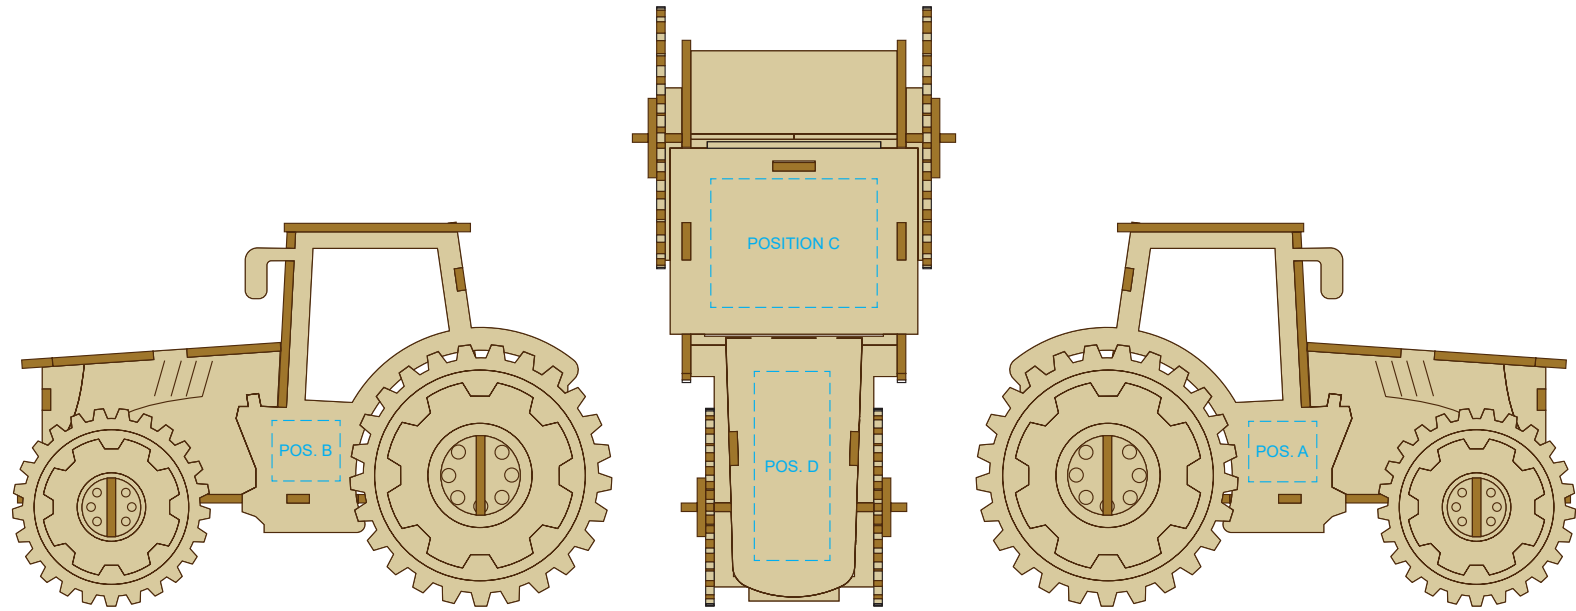

50% of Actual Size
Screen Print (One Colour)

SIDE 1

TOP

SIDE 2

Up to a 2mm tolerance is expected for alignment of the printed artwork against the engraved lines.
Slight inconsistencies are to be considered acceptable if the artwork is printed over an engraved line.

Blue Line = Safe area for Arwork

100% of Actual Artwork Print Area