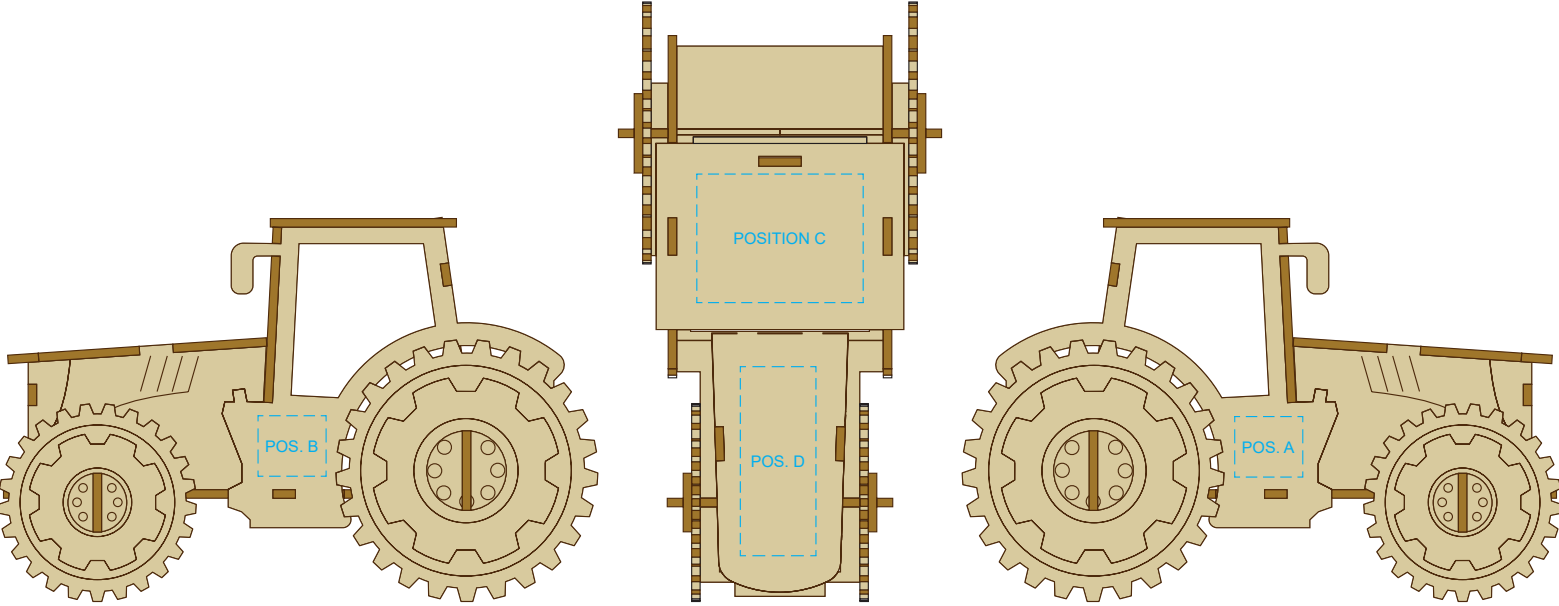

50% of Actual Size
Laser Engraving

SIDE 1

TOP

SIDE 2

This product is a natural material, please allow for variances in grain pattern and engraving colour.
Up to a 2mm tolerance is expected for alignment of the printed artwork against the engraved lines.
Slight inconsistencies are to be considered acceptable if the artwork is printed over an engraved line.

Blue Line = Safe area for Arwork

Laser engraves to a natural etch

100% of Actual Artwork Print Area