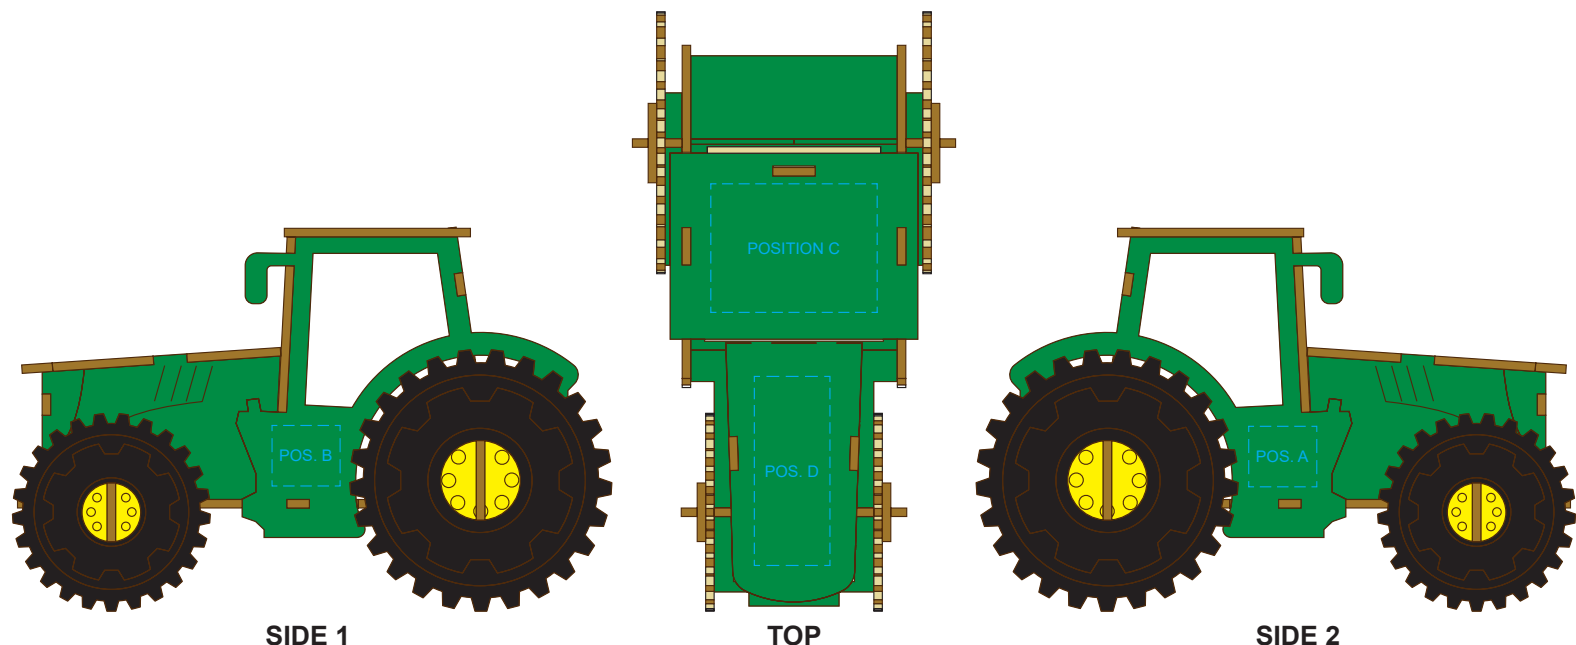

50% of Actual Size
Direct Digital

SIDE 1

TOP

SIDE 2

Up to a 2mm tolerance is expected for alignment of the printed artwork against the engraved lines. Slight inconsistencies are to be considered acceptable if the artwork is printed over an engraved line.

Blue Line = Safe area for Artwork

100% of Actual Artwork Print Area

Customisable Colour Groups

BRANDING SPECIFICATION - Tractor Wooden Model - 124026

Each colour group can be customised to any single colour. Please provide CMYK / PMS values (close matched) for each colour group or specify if solid colour fill is not required. The product is provided flat packed in a cardboard sleeve with assembly instructions.

Blue Line = Safe area for Arwork

100% of Actual Artwork Print Area

BRANDING SPECIFICATION - Tractor Wooden Model - 124026

This product is made from natural wood, therefore some slight colour variation are considered acceptable.
The product is provided flat packed in a cardboard sleeve with assembly instructions.

Blue Line = Safe area for Arwork

 Laser engraves to a natural etch

100% of Actual Artwork Print Area

BRANDING SPECIFICATION - Tractor Wooden Model - 124026

This product is made from natural wood, therefore some slight colour variation are considered acceptable.
The product is provided flat packed in a cardboard sleeve with assembly instructions.