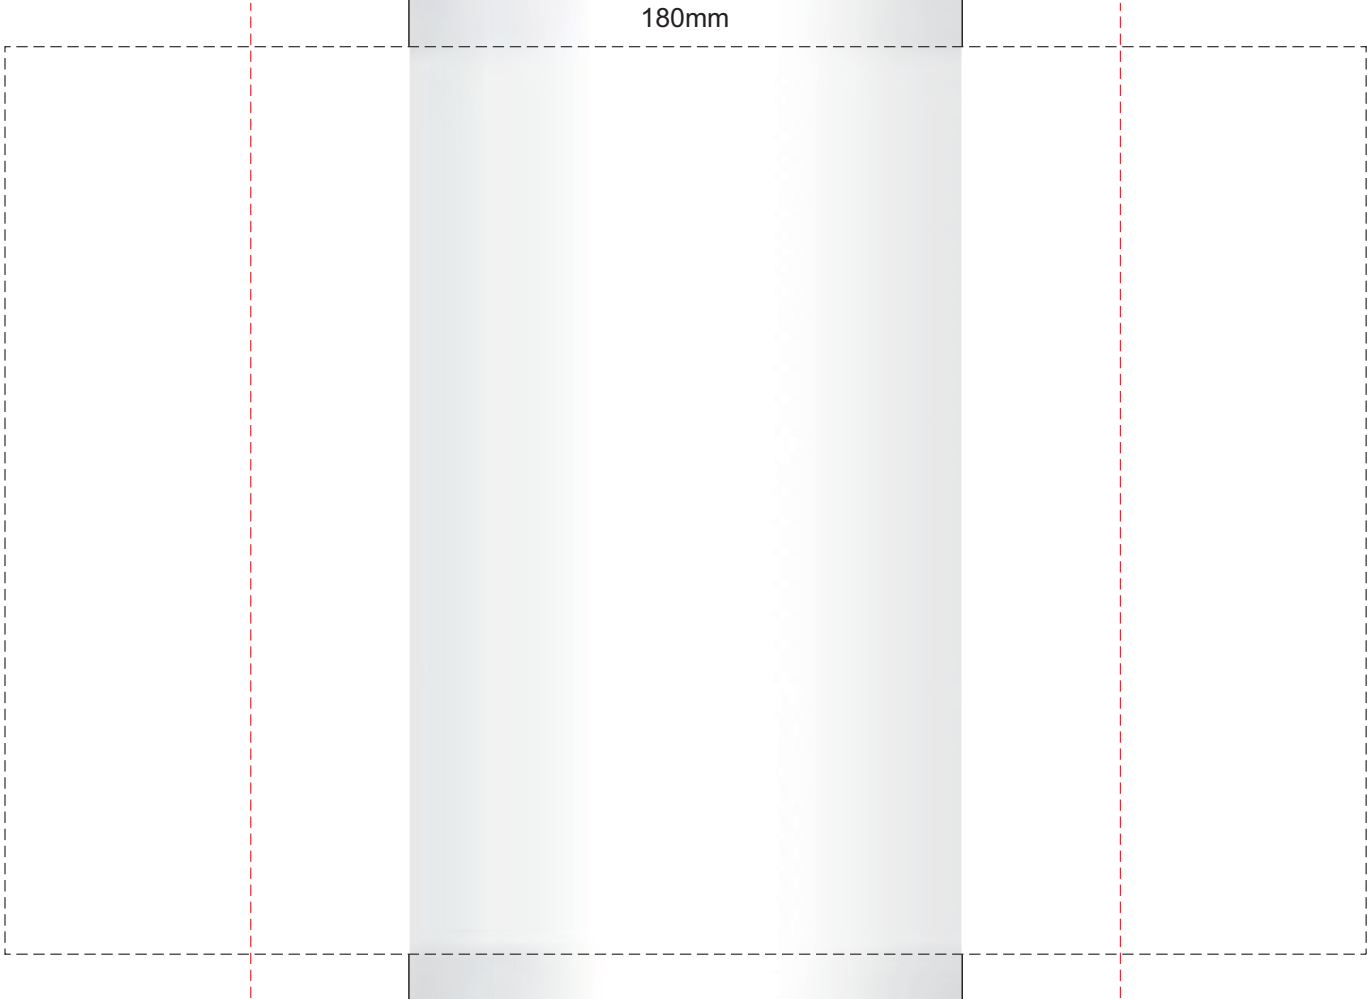

100% of Actual Size  
Pad Print

100% of Actual Size  
Screen Print

180mm

120mm

100% of Actual Size  
Engraving

-  Stainless Engraves to a Natural Etch
-  Colours Engraves to a Shiny Steel Finish

70% of Actual Size  
Rotary Digital

224mm

163mm

Red Line = Exact opposites of the product  
(centre artwork to the red line)

100% of Actual Size  
Pad Print (one colour)

50mm

Branding area can be moved anywhere within the red line.

**SIPPER LID**

**CARABINER LID**

**FLIP VALVE LID**